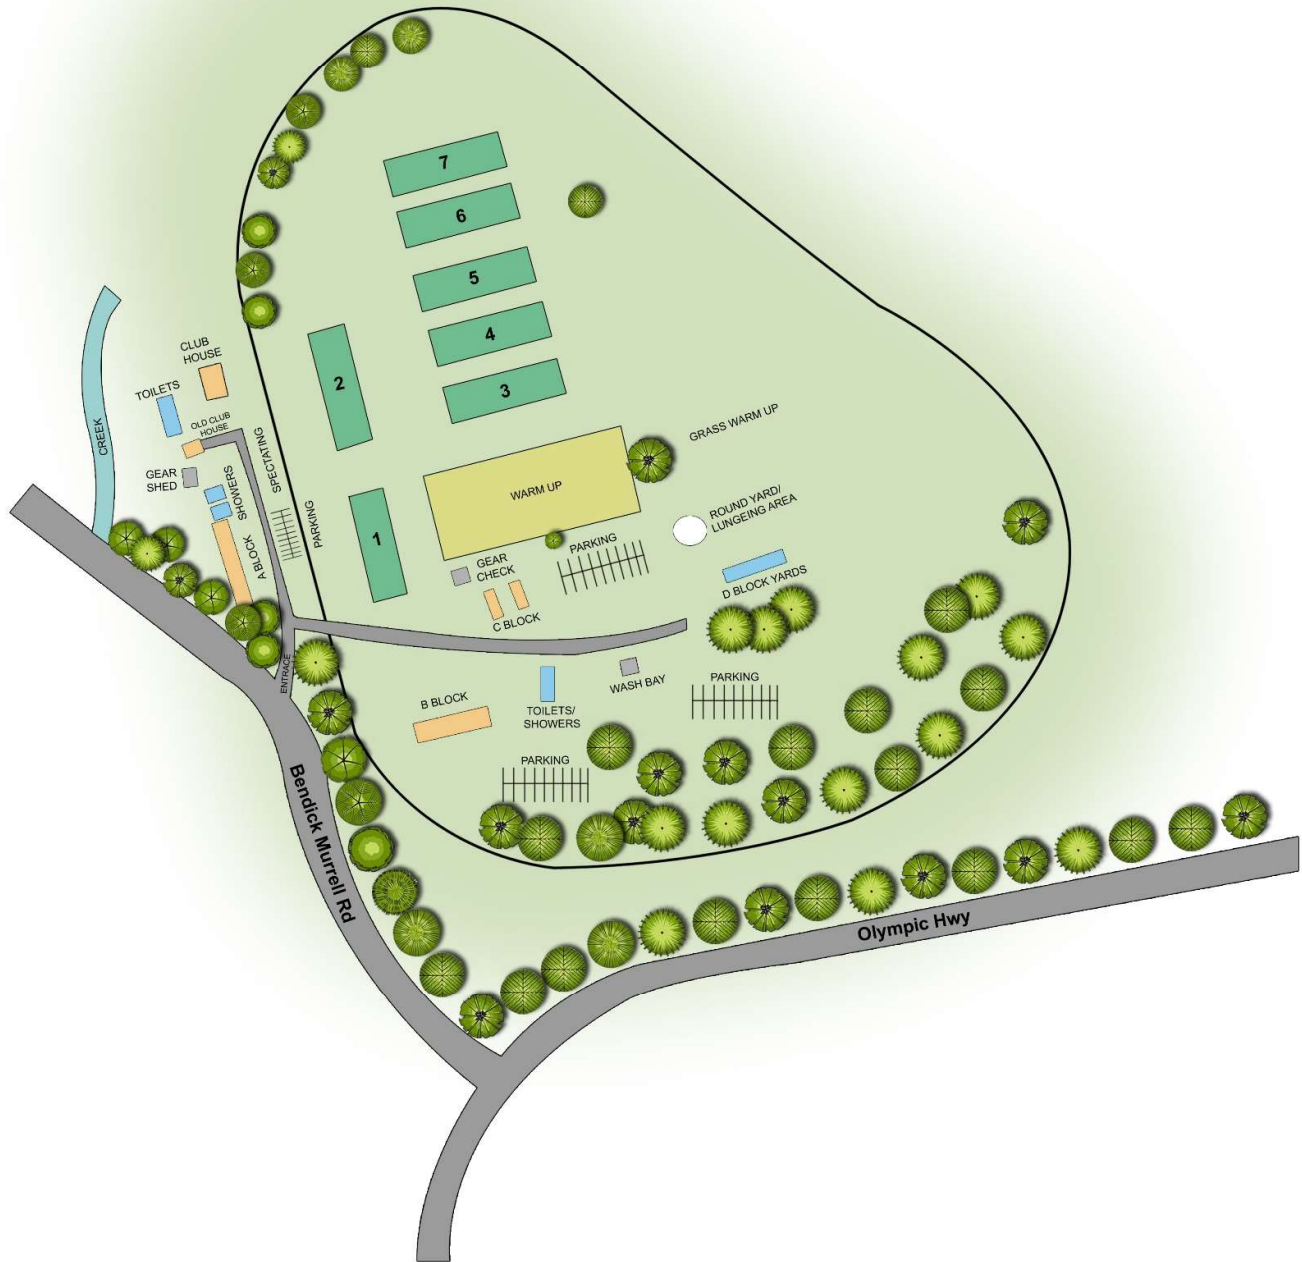

Bendick Murrell Sportsgrounds, Bendick Murrell Road, Bendick Murrell